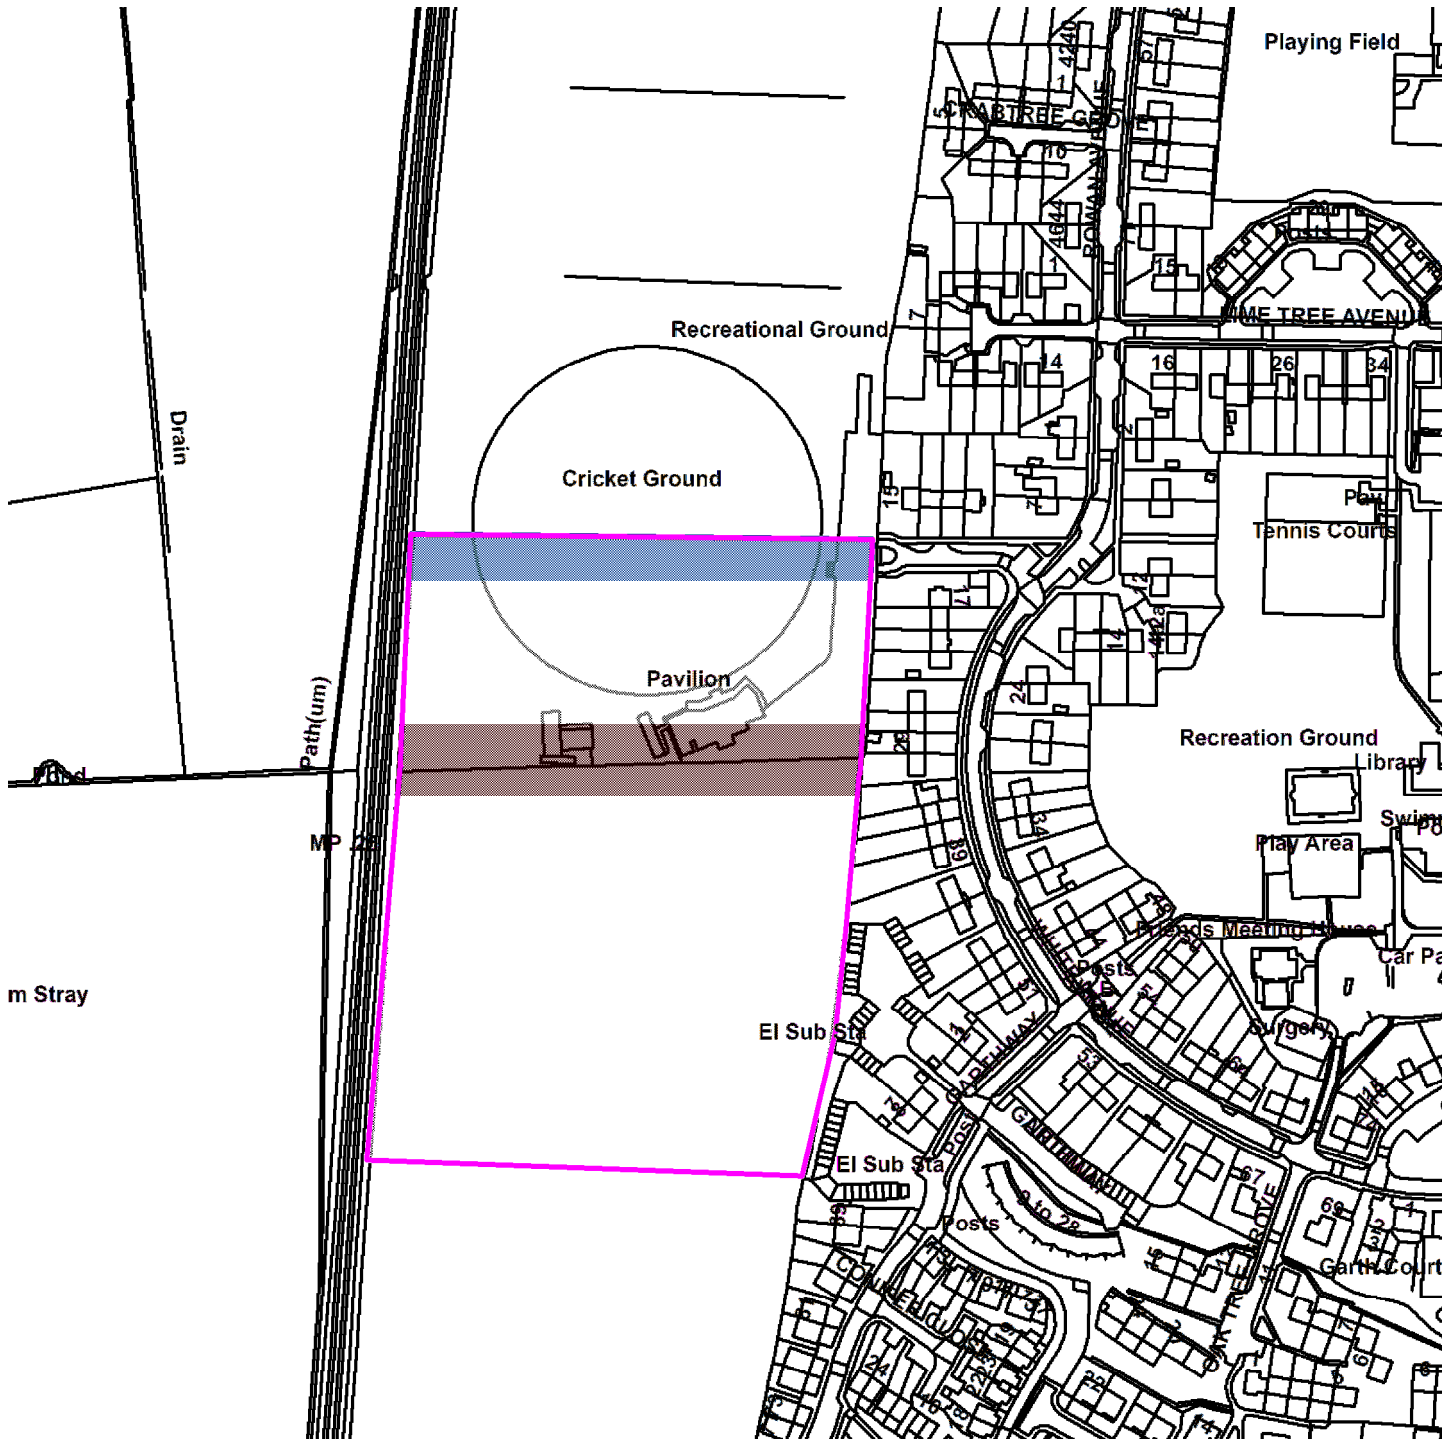

17/02835/FUL

New Earswick Sports Club, White Rose Avenue YO32 4AG

Scale : 1:2842

Reproduced from the Ordnance Survey map with the permission of the Controller of Her Majesty's Stationery Office © Crown Copyright 2000.

Unauthorised reproduction infringes Crown Copyright and may lead to prosecution or civil proceedings.

Organisation	City of York Council
Department	Economy and Place
Comments	Site Location Plan
Date	06 February 2018
SLA Number	